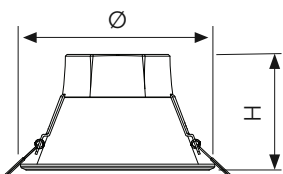

Technical Specification	
Construction	Polycarbonate
Driver	Tridonic
LED Chip	Philips
Input Voltage	220 - 240V
Power Factor	> 0.9
Operating Temp	-5°C to +35°C
Standard	CE & UKCA

7 Year Gold Warranty

Code	W	Description	Lm	Temp	ØxHxCut Out (mm)
10950	10	CCT Downlight IP44			
10956	10	CCT Downlight IP44 - Emergency, (1 Year Battery Warranty)			
10959	10	CCT Downlight IP44 - 1-10V Dim			
10962	10	CCT Downlight IP44 - Dali Dim			
10965	10	CCT Downlight IP65 - Emergency,(1 Year Battery Warranty)	910	3/4/6000K	115x70x90
10953	10	CCT Downlight IP65			
10968	10	CCT Downlight IP65 - 1-10V Dim			
10971	10	CCT Downlight IP65 - Dali Dim			
10951	16	CCT Downlight IP44			
10957	16	CCT Downlight IP44 - Emergency, (1 Year Battery Warranty)			
10960	16	CCT Downlight IP44 - 1-10V Dim			
10963	16	CCT Downlight IP44 - Dali Dim			
10954	16	CCT Downlight IP65	1660	3/4/6000K	190x102x160
10966	16	CCT Downlight IP65 - Emergency, (1 Year Battery Warranty)			
10969	16	CCT Downlight IP65 - 1-10V Dim			
10972	16	CCT Downlight IP65 - Dali Dim			
10952	20	CCT Downlight IP44			
10958	20	CCT Downlight IP44 - Emergency, (1 Year Battery Warranty)			
10961	20	CCT Downlight IP44 - 1-10V Dim			
10964	20	CCT Downlight IP44 - Dali Dim			
10955	20	CCT Downlight IP65	2250	3/4/6000K	240x117x200
10967	20	CCT Downlight IP65 - Emergency,(1 Year Battery Warranty)			
10970	20	CCT Downlight IP65 - 1-10V Dim			
10973	20	CCT Downlight IP65 - Dali Dim			
08747	-	LED Self Test or Manual Emergency Pack	-	-	-